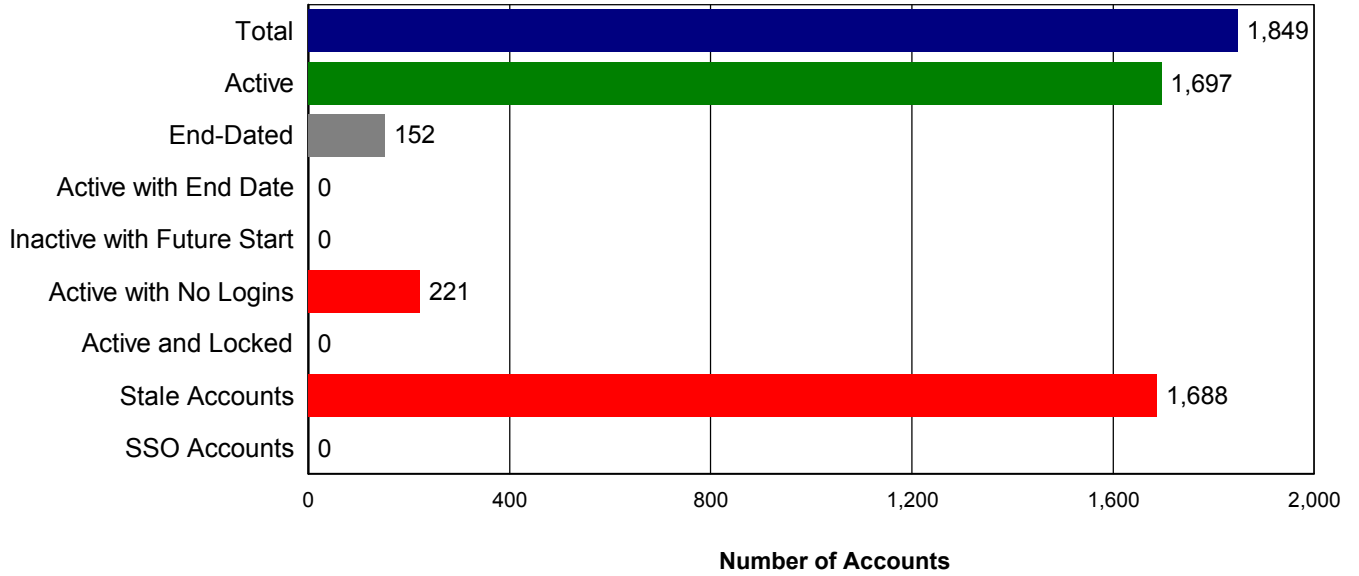

Application Account Analysis

Scan	2007-Mar-24 22-27-01	Scan Date	March 24, 2007 10:27 pm
Policy	Oracle Applications 11i Standard Policy		
Configuration	Sample Oracle 11i		

Account Summary

Account Aging - Last Login by Week

Account Creation by Week

Account End-Dates by Week